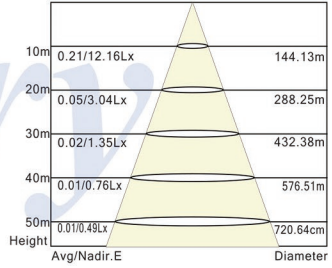

High Lumen LED Panel Lights

Precise Finishing Technology

MODEL NO.:	GLR-9020	GLR-9030
SKU CODE:	9021 3000K Warm White 9022 4500K Daylight White 9023 6000K Cool White	9031 3000K Warm White 9032 4500K Daylight White 9033 6000K Cool White
WATTS:	45W	72W
SIZE:	295x1195x9	595x1195x9
Voltage:	AC220-240V 50Hz	AC110-240V 50Hz
Lumen:	3600Lm	5800Lm
CRI:	Ra>80	Ra>80
Angle:	120°	120°
Material:	Aluminium	Aluminium
Chip Type:	Epistar	Epistar
LGP	MITSUBISHI	MITSUBISHI
Diffuser	PS	PS
PF:	>0.9	>0.9
Operating Temp:	-20~+40°C	-20~+40°C
Life Span:	35,000 H	35,000 H

**EPISTAR
CHIP**

**MITSUBISHI
LGP**

Light Distribution Curve

Illumination distance curve 45W