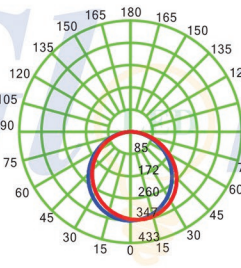

High Lumen LED Panel Lights

Precise Finishing Technology

MODEL NO.:	GLR-9020	GLR-9030
SKU CODE:	9021 3000K Warm White 9022 4500K Daylight White 9023 6000K Cool White	9031 3000K Warm White 9032 4500K Daylight White 9033 6000K Cool White
WATTS:	45W	72W
SIZE:	295x1195x9	595x1195x9
Voltage:	AC220-240V 50Hz	AC110-240V 50Hz
Lumen:	3600Lm	5800Lm
CRI:	Ra>80	Ra>80
Angle:	120°	120°
Material:	Aluminium	Aluminium
Chip Type:	Epistar	Epistar
LGP	MITSUBISHI	MITSUBISHI
Diffuser	PS	PS
PF:	>0.9	>0.9
Operating Temp:	-20~+40°C	-20~+40°C
Life Span:	35,000 H	35,000 H

**EPISTAR
CHIP**

**MITSUBISHI
LGP**

Light Distribution Curve

Illumination distance curve 45W