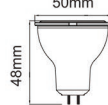

GU5.3 LED Spotlights (MR16)

NON DIMMABLE

DIMMABLE

NON DIMMABLE

DIMMABLE

MODEL NO.:	GLR-1070	GLR-1075D	GLR-1080	GLR-1085D
SKU CODE:	1071 2700K Warm White 1072 3000K Warm White 1073 4500K Daylight White 1074 6000K White	1076 2700K Warm White 1077 3000K Warm White 1078 4500K Daylight White 1079 6000K White	1081 2700K Warm White 1082 3000K Warm White 1083 4500K Daylight White 1084 6000K White	1086 2700K Warm White 1087 3000K Warm White 1088 4500K Daylight White 1089 6000K White
WATTS:	7W	7W	5W	5W
Lamp Base:				
Voltage:	AC220-240V	AC220-240V	AC175-265V	AC220-240V
Lumen:	520Lm	520Lm	430Lm	430Lm
CRI:	Ra>80	Ra>80	Ra>80	Ra>80
Angle:	 38° 60°	 38° 60°	 60°	 60°
Material:	Aluminium+Plastic	Aluminium+Plastic	Aluminium+Plastic	Aluminium+Plastic
Chip Type:	Epistar SMD	Epistar SMD	Epistar SMD	Epistar SMD
Start Time:	>0.5	>0.5	>0.5	>0.5

Life Span: 35,000 H   35,000 H   35,000 H   35,000 H

Dimension:

Glory LED

Halogen Lamp