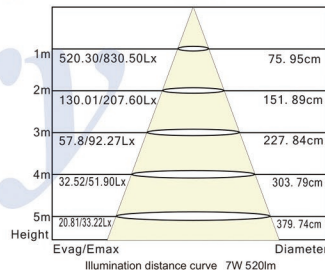

Illumination distance curve 7W 520lm