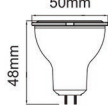

GU5.3 LED Spotlights (MR16)

NON DIMMABLE

DIMMABLE

NON DIMMABLE

DIMMABLE

MODEL NO.:	GLR-1070	GLR-1075D	GLR-1080	GLR-1085D
SKU CODE:	1071 2700K Warm White 1072 3000K Warm White 1073 4500K Daylight White 1074 6000K White	1076 2700K Warm White 1077 3000K Warm White 1078 4500K Daylight White 1079 6000K White	1081 2700K Warm White 1082 3000K Warm White 1083 4500K Daylight White 1084 6000K White	1086 2700K Warm White 1087 3000K Warm White 1088 4500K Daylight White 1089 6000K White
WATTS:	7W	7W	5W	5W
Lamp Base:				
Voltage:	AC220-240V	AC220-240V	AC175-265V	AC220-240V
Lumen:	520Lm	520Lm	430Lm	430Lm
CRI:	Ra>80	Ra>80	Ra>80	Ra>80
Angle:	 38° 60°	 38° 60°	 60°	 60°
Material:	Aluminium+Plastic	Aluminium+Plastic	Aluminium+Plastic	Aluminium+Plastic
Chip Type:	Epistar SMD	Epistar SMD	Epistar SMD	Epistar SMD
Start Time:	>0.5	>0.5	>0.5	>0.5

Life Span: 35,000 H   35,000 H   35,000 H   35,000 H

Dimension:

Glory LED

Halogen Lamp