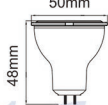

GU5.3 LED Spotlights (MR16)

NON DIMMABLE

DIMMABLE

NON DIMMABLE

DIMMABLE

MODEL NO.:	GLR-1070	GLR-1075D	GLR-1080	GLR-1085D
SKU CODE:	1071 2700K Warm White 1072 3000K Warm White 1073 4500K Daylight White 1074 6000K White	1076 2700K Warm White 1077 3000K Warm White 1078 4500K Daylight White 1079 6000K White	1081 2700K Warm White 1082 3000K Warm White 1083 4500K Daylight White 1084 6000K White	1086 2700K Warm White 1087 3000K Warm White 1088 4500K Daylight White 1089 6000K White
WATTS:	7W	7W	5W	5W
Lamp Base:				
Voltage:	AC220-240V	AC220-240V	AC175-265V	AC220-240V
Lumen:	520Lm	520Lm	430Lm	430Lm
CRI:	Ra>80	Ra>80	Ra>80	Ra>80
Angle:	 38° 60°	 38° 60°	 60°	 60°
Material:	Aluminium+Plastic	Aluminium+Plastic	Aluminium+Plastic	Aluminium+Plastic
Chip Type:	Epistar SMD	Epistar SMD	Epistar SMD	Epistar SMD
Start Time:	>0.5	>0.5	>0.5	>0.5

Life Span: 35,000 H   35,000 H   35,000 H   35,000 H

Dimension:

Glory LED

Halogen Lamp