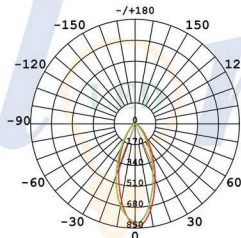

GU5.3 LED Spotlights (MR16)

NON DIMMABLE

DIMMABLE

NON DIMMABLE

DIMMABLE

MODEL NO.:	GLR-1070	GLR-1075D	GLR-1080	GLR-1085D
SKU CODE:	1071 2700K Warm White 1072 3000K Warm White 1073 4500K Daylight White 1074 6000K White	1076 2700K Warm White 1077 3000K Warm White 1078 4500K Daylight White 1079 6000K White	1081 2700K Warm White 1082 3000K Warm White 1083 4500K Daylight White 1084 6000K White	1086 2700K Warm White 1087 3000K Warm White 1088 4500K Daylight White 1089 6000K White
WATTS:	7W	7W	5W	5W
Lamp Base:				
Voltage:	AC220-240V	AC220-240V	AC175-265V	AC220-240V
Lumen:	520Lm	520Lm	430Lm	430Lm
CRI:	Ra>80	Ra>80	Ra>80	Ra>80
Angle:	 38° 60°	 38° 60°	 60°	 60°
Material:	Aluminium+Plastic	Aluminium+Plastic	Aluminium+Plastic	Aluminium+Plastic
Chip Type:	Epistar SMD	Epistar SMD	Epistar SMD	Epistar SMD
Start Time:	>0.5	>0.5	>0.5	>0.5

Life Span: 35,000 H   35,000 H   35,000 H   35,000 H

Dimension:

Glory LED

Halogen Lamp

Light Distribution Curve 7W 520lm