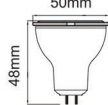

GU5.3 LED Spotlights (MR16)

NON DIMMABLE

DIMMABLE

NON DIMMABLE

DIMMABLE

MODEL NO.:	GLR-1070	GLR-1075D	GLR-1080	GLR-1085D
SKU CODE:	1071 2700K Warm White 1072 3000K Warm White 1073 4500K Daylight White 1074 6000K White	1076 2700K Warm White 1077 3000K Warm White 1078 4500K Daylight White 1079 6000K White	1081 2700K Warm White 1082 3000K Warm White 1083 4500K Daylight White 1084 6000K White	1086 2700K Warm White 1087 3000K Warm White 1088 4500K Daylight White 1089 6000K White
WATTS:	7W	7W	5W	5W
Lamp Base:				
Voltage:	AC220-240V	AC220-240V	AC175-265V	AC220-240V
Lumen:	520Lm	520Lm	430Lm	430Lm
CRI:	Ra>80	Ra>80	Ra>80	Ra>80
Angle:	 38° 60°	 38° 60°	 60°	 60°
Material:	Aluminium+Plastic	Aluminium+Plastic	Aluminium+Plastic	Aluminium+Plastic
Chip Type:	Epistar SMD	Epistar SMD	Epistar SMD	Epistar SMD
Start Time:	>0.5	>0.5	>0.5	>0.5

Life Span: 35,000 H   35,000 H   35,000 H   35,000 H

Dimension:

Glory LED

Halogen Lamp